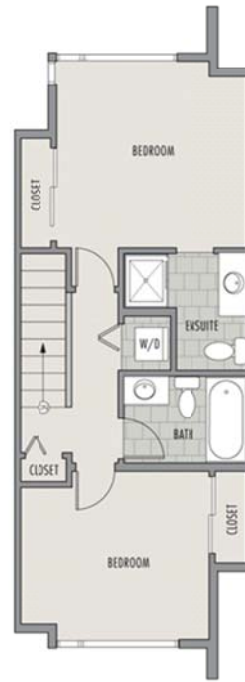

## THE RISE Cheakamus CROSSING

**UNIT A**  
3 BED, 2+ BATH + STORAGE  
1429 APPROX. SQ. FT.  
INCLUDING B2 STORAGE

**THE RISE**  
Cheakamus  
CROSSING

**UNIT B**  
2 BED, 2 BATH + STORAGE  
1059 APPROX. SQ. FT.  
INCLUDING 42 STORAGE

**THE RISE**  
Cheakamus  
CROSSING

**UNIT B1**  
2 BED, 2 BATH + STORAGE  
1106 APPROX. SQ. FT.  
INCLUDING 42 STORAGE