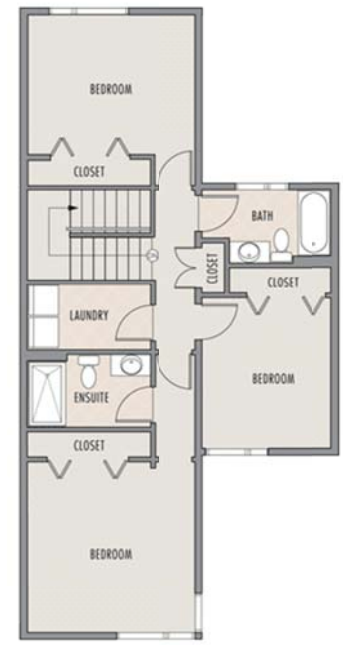

WHITEWATER
Cheakamus
CROSSING

UNIT A
3 BED, 3 BATH + STORAGE
1560 APPROX. SQ. FT.

WHITEWATER

Cheakamus
CROSSING

UNIT B
3 BED, 3 BATH + STORAGE
1708 APPROX. SQ. FT.

WHITEWATER

Cheakamus
CROSSING

UNIT C
4 BED, 3 BATH + STORAGE
1853 APPROX. SQ. FT.

WHITEWATER

Cheakamus
CROSSING

UNIT D
4 BED, 3 BATH + STORAGE
2000 APPROX. SQ.FT.

WHITEWATER

Cheakamus
CROSSING

UNIT E
4 BED, 3 BATH + STORAGE
2049 APPROX. SQ.FT.