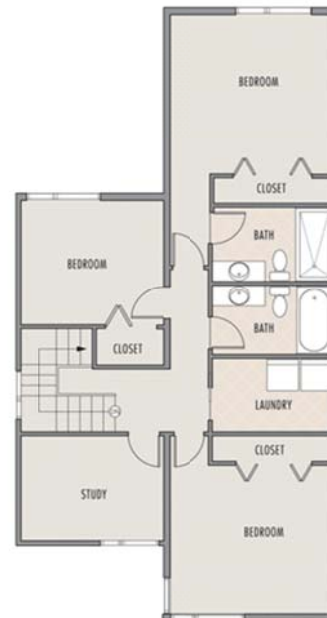

WHITEWATER
Cheakamus
CROSSING

UNIT A
3 BED, 3 BATH + STORAGE
1560 APPROX. SQ. FT.

WHITEWATER

Cheakamus
CROSSING

UNIT B
3 BED, 3 BATH + STORAGE
1708 APPROX. SQ. FT.

WHITEWATER

Cheakamus
CROSSING

UNIT C
4 BED, 3 BATH + STORAGE
1853 APPROX. SQ. FT.

WHITEWATER

Cheakamus
CROSSING

UNIT D
4 BED, 3 BATH + STORAGE
2000 APPROX. SQ.FT.

WHITEWATER

Cheakamus
CROSSING

UNIT E
4 BED, 3 BATH + STORAGE
2049 APPROX. SQ.FT.