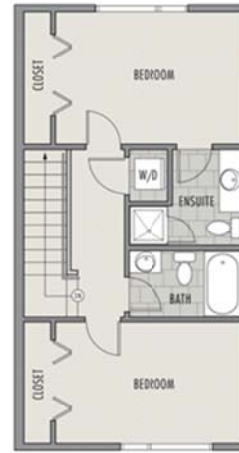

THE
HEIGHTS
Cheakamus
 CROSSING

UNIT A
 3 BED, 3 BATH + STORAGE
 1720 APPROX. SQ.FT.
 INCLUDING 216 STORAGE

THE HEIGHTS
Cheakamus
CROSSING

UNIT B
2 BED, 2 BATH + STORAGE
1471 APPROX. SQ.FT.
INCLUDING 120 STORAGE

THE HEIGHTS
Cheakamus
CROSSING

UNIT C
3 BED, 3 BATH
1398 APPROX.
SQ.FT.

THE HEIGHTS
Cheakamus
CROSSING

UNIT D
2 BED, 2 BATH
1141 APPROX.
SQ.FT.

THE HEIGHTS
Cheakamus
CROSSING

UNIT E
3 BED, 3 BATH
1398 APPROX.
SQ.FT.